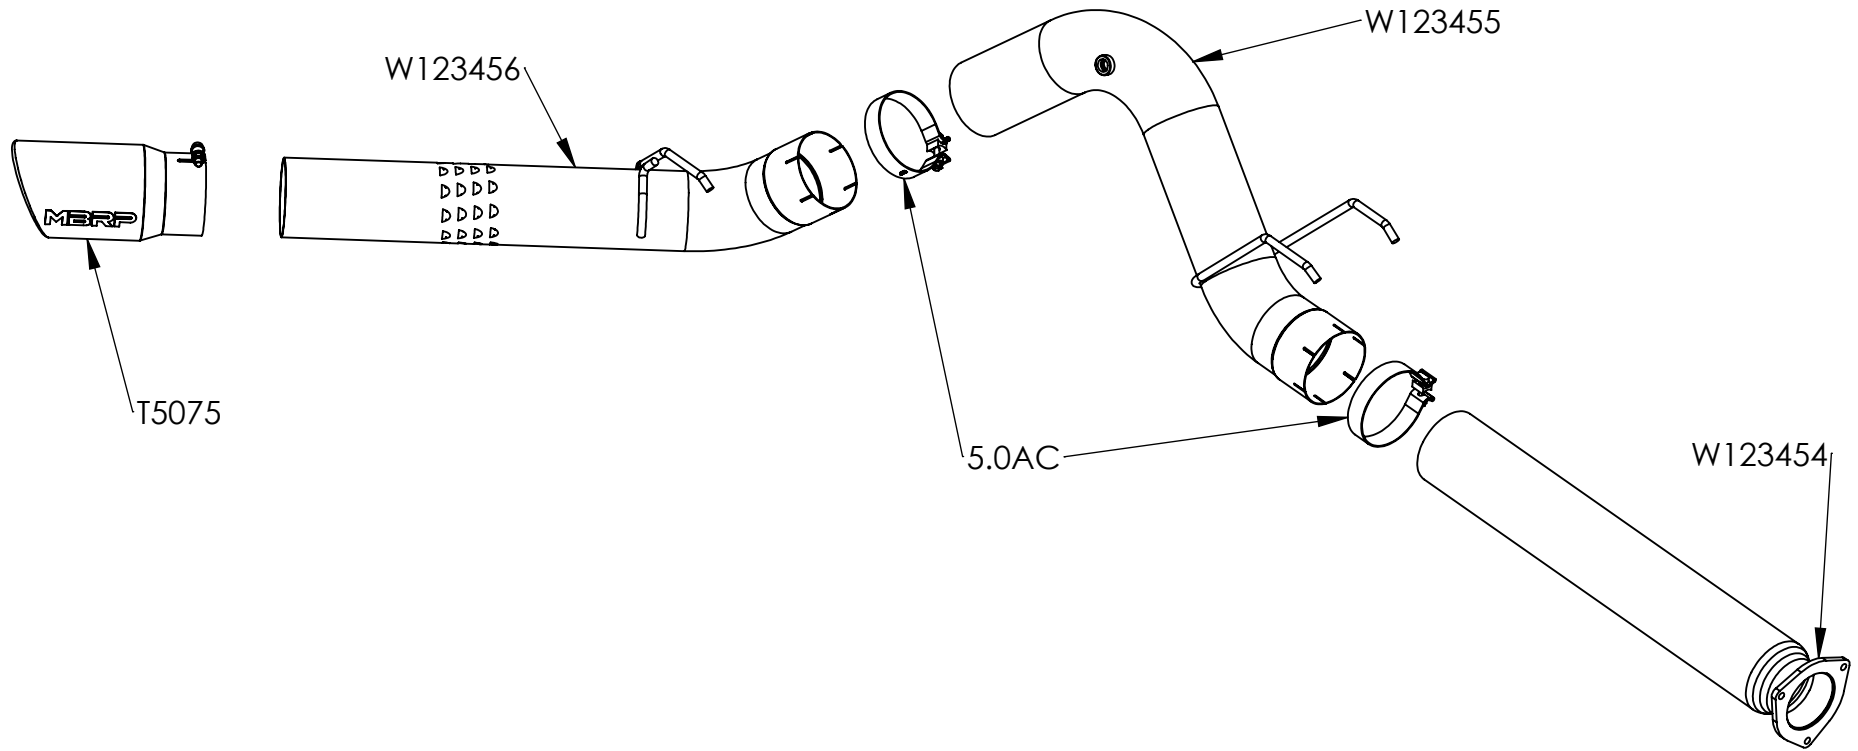

# S62930AL

2017-UP FORD F250/F350/F450, 6.7L POWERSTROKE, ALL EXCLUDING REGULAR CAB FILTER BACK, 5.0" SINGLE SIDE

ITEM NO.	PART NUMBER	DESCRIPTION	S62930AL /QTY.
1	W123454	5" EXTENSION PIPE ASSY	1
2	W123455	PIPE ASSY, 5", OVER-AXLE	1
3	W123456	PIPE ASSY, 5" , TAIL	1
4	5.0AC	CLAMP, 5" BAND, ALUMINIZED STEEL	2
5	T5075	TIP, 5" ID, 6" OD, SINGLE WALL ROLLED LIP	1

September 17, 2021  
REV:D

**MBRP**