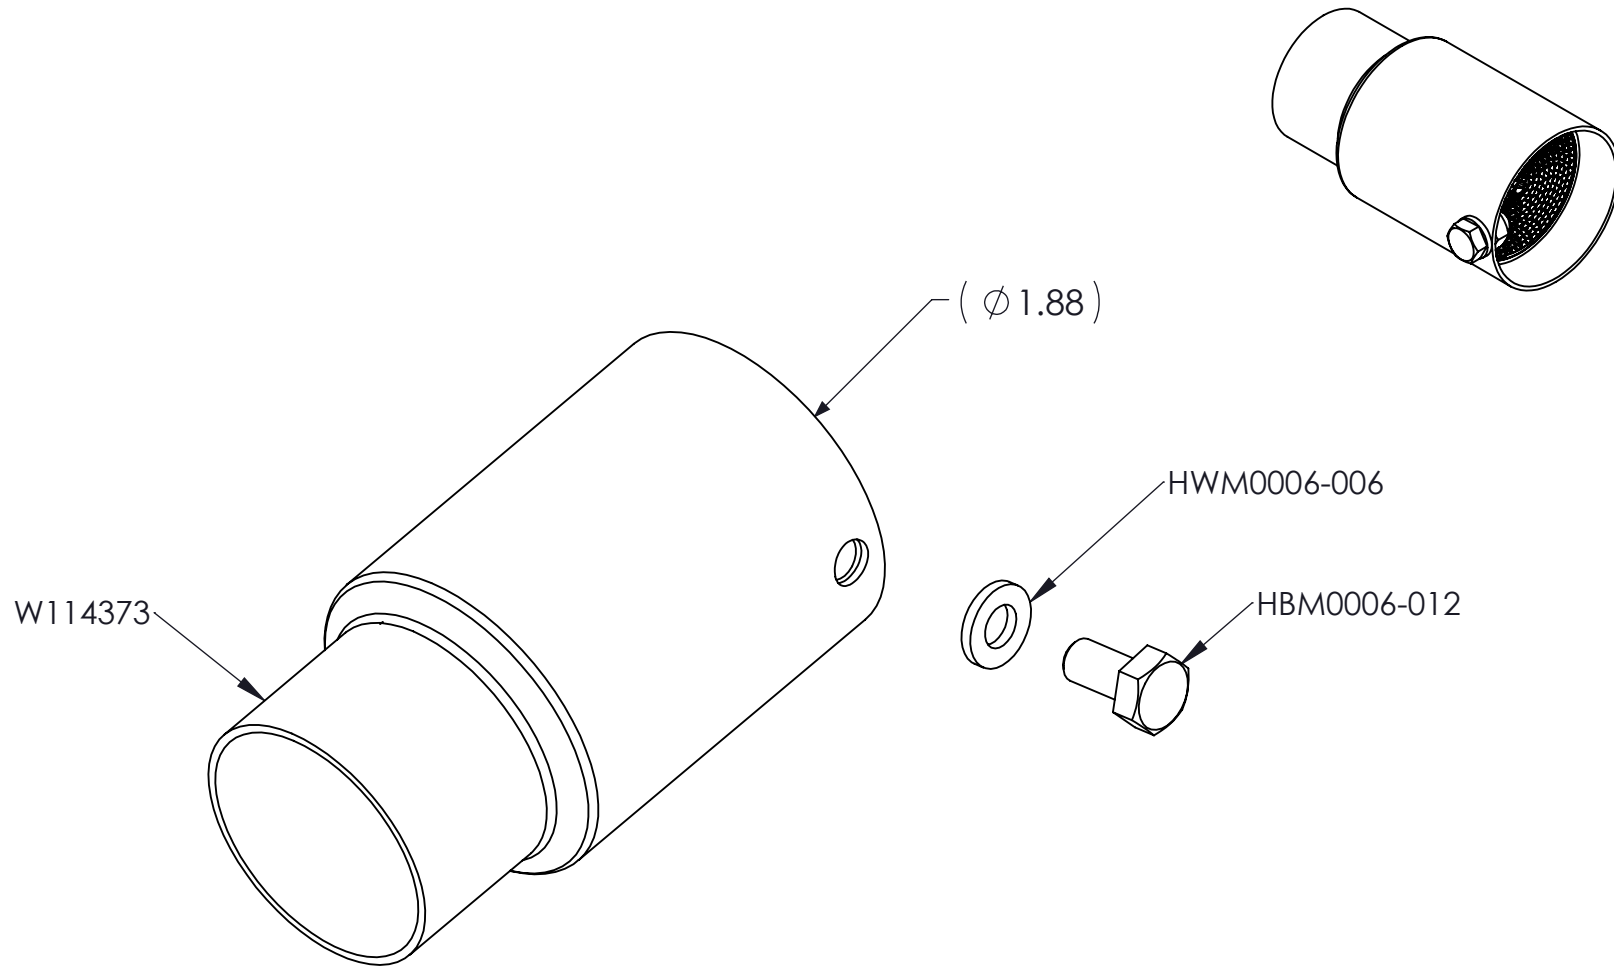

T14373

QUIET TIP INSERT, 1.875"OD

ITEM NO.	PART NUMBER	DESCRIPTION	QTY.
1	W114373	INSERT, NOISE REDUCING	1
2	HWM0006-006	M6 SPLIT LOCK WASHER, STAINLESS STEEL	1
3	HBM0006-012	M6x12 H.H.C.S.	1

22 September, 2021
REV:A