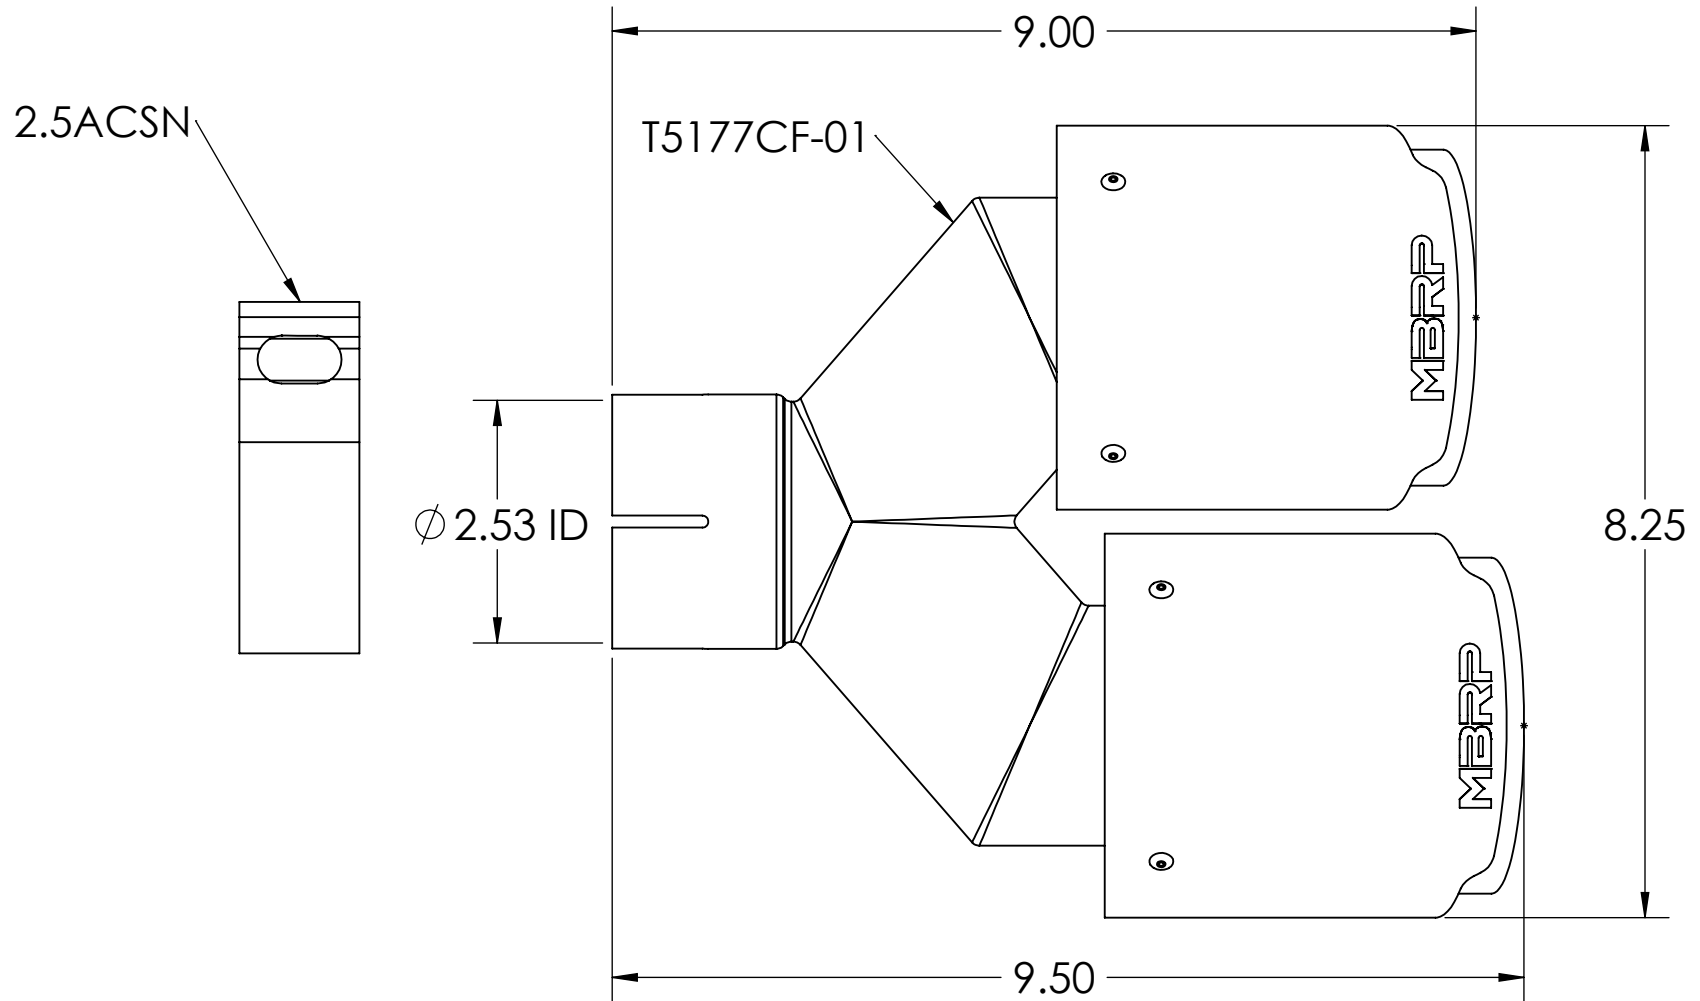

# T5177CF

TIP, 2.5" IN, 4" OD OUT, CARBON FIBER

ITEM NO.	PART NUMBER	DESCRIPTION	T5177CF/QTY
1	T5177CF-01	TIP, 2.5" IN, 4.0" OD DUAL OUT, CF	1
2	2.5ACSN	CLAMP, 2.5" BAND, STAINLESS STEEL ACCUSEAL	1

29-Jun-20  
REV:A

**MBRP**