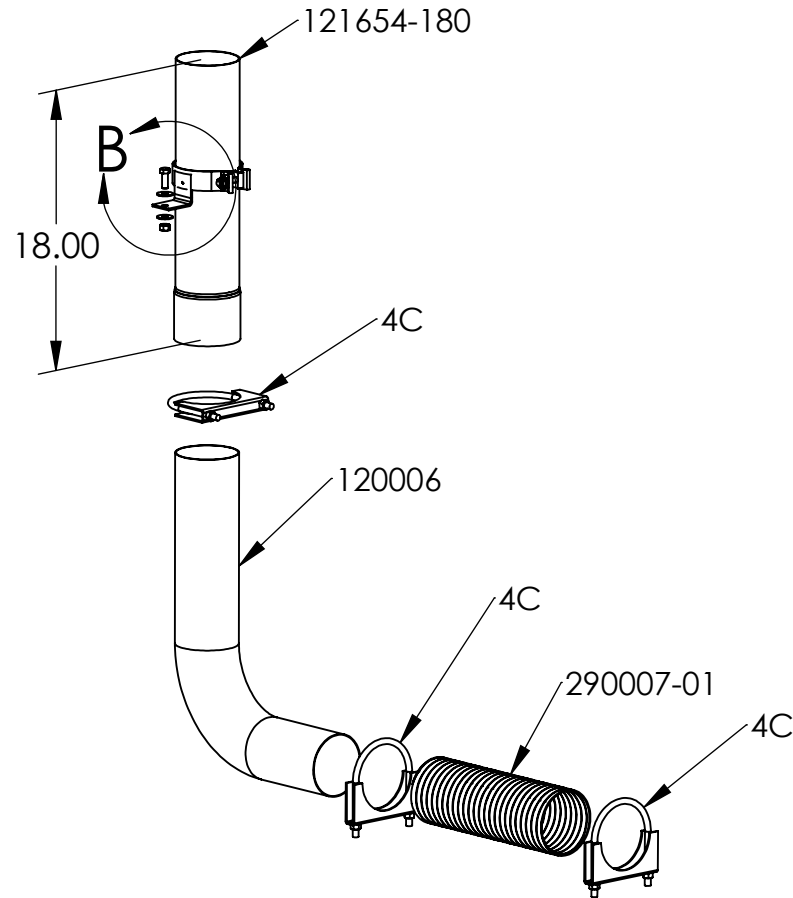

UT4001

UNIVERSAL ALL FULL SIZE PICKUP BEDS, SINGLE STACK KIT,

DETAIL B
SCALE 1 : 4

ITEM NO.	PART NUMBER	DESCRIPTION	UT4001/QTY.
1	290007-01	FLEX PIPE, 4"	1
2	120006	ELBOW 20"-14"	1
3	121654-180	PIPE, EXTENSION, 4"	1
4	4C	CLAMP, 4" SADDLE BARE	3
5	W190336	SINGLE SMOKER BED FLOOR CLAMP	1
6	HWS0001-375	WASHER, FLAT, 3/8", ZN	2
7	HBS0003-008	BOLT, HEX, 3/8-16 X 1.0", GRADE 5	1
8	HNS0001-375	NUT HEX 3/8" GR5 ZN	1