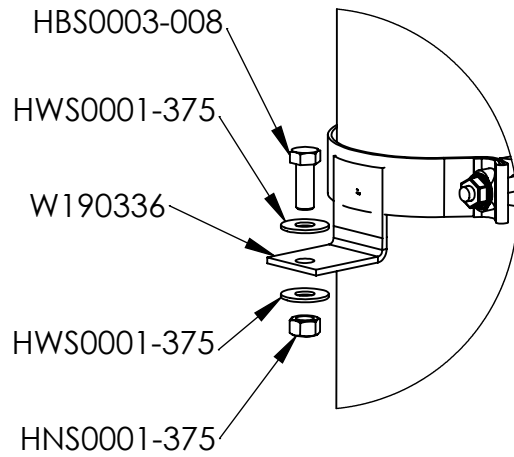

UT4001

UNIVERSAL ALL FULL SIZE PICKUP BEDS, SINGLE STACK KIT,

DETAIL B
SCALE 1 : 4

ITEM NO.	PART NUMBER	DESCRIPTION	UT4001/QTY.
1	290007-01	FLEX PIPE, 4"	1
2	120006	ELBOW 20"-14"	1
3	121654-180	PIPE, EXTENSION, 4"	1
4	4C	CLAMP, 4" SADDLE BARE	3
5	W190336	SINGLE SMOKER BED FLOOR CLAMP	1
6	HWS0001-375	WASHER, FLAT, 3/8", ZN	2
7	HBS0003-008	BOLT, HEX, 3/8-16 X 1.0", GRADE 5	1
8	HNS0001-375	NUT HEX 3/8" GR5 ZN	1