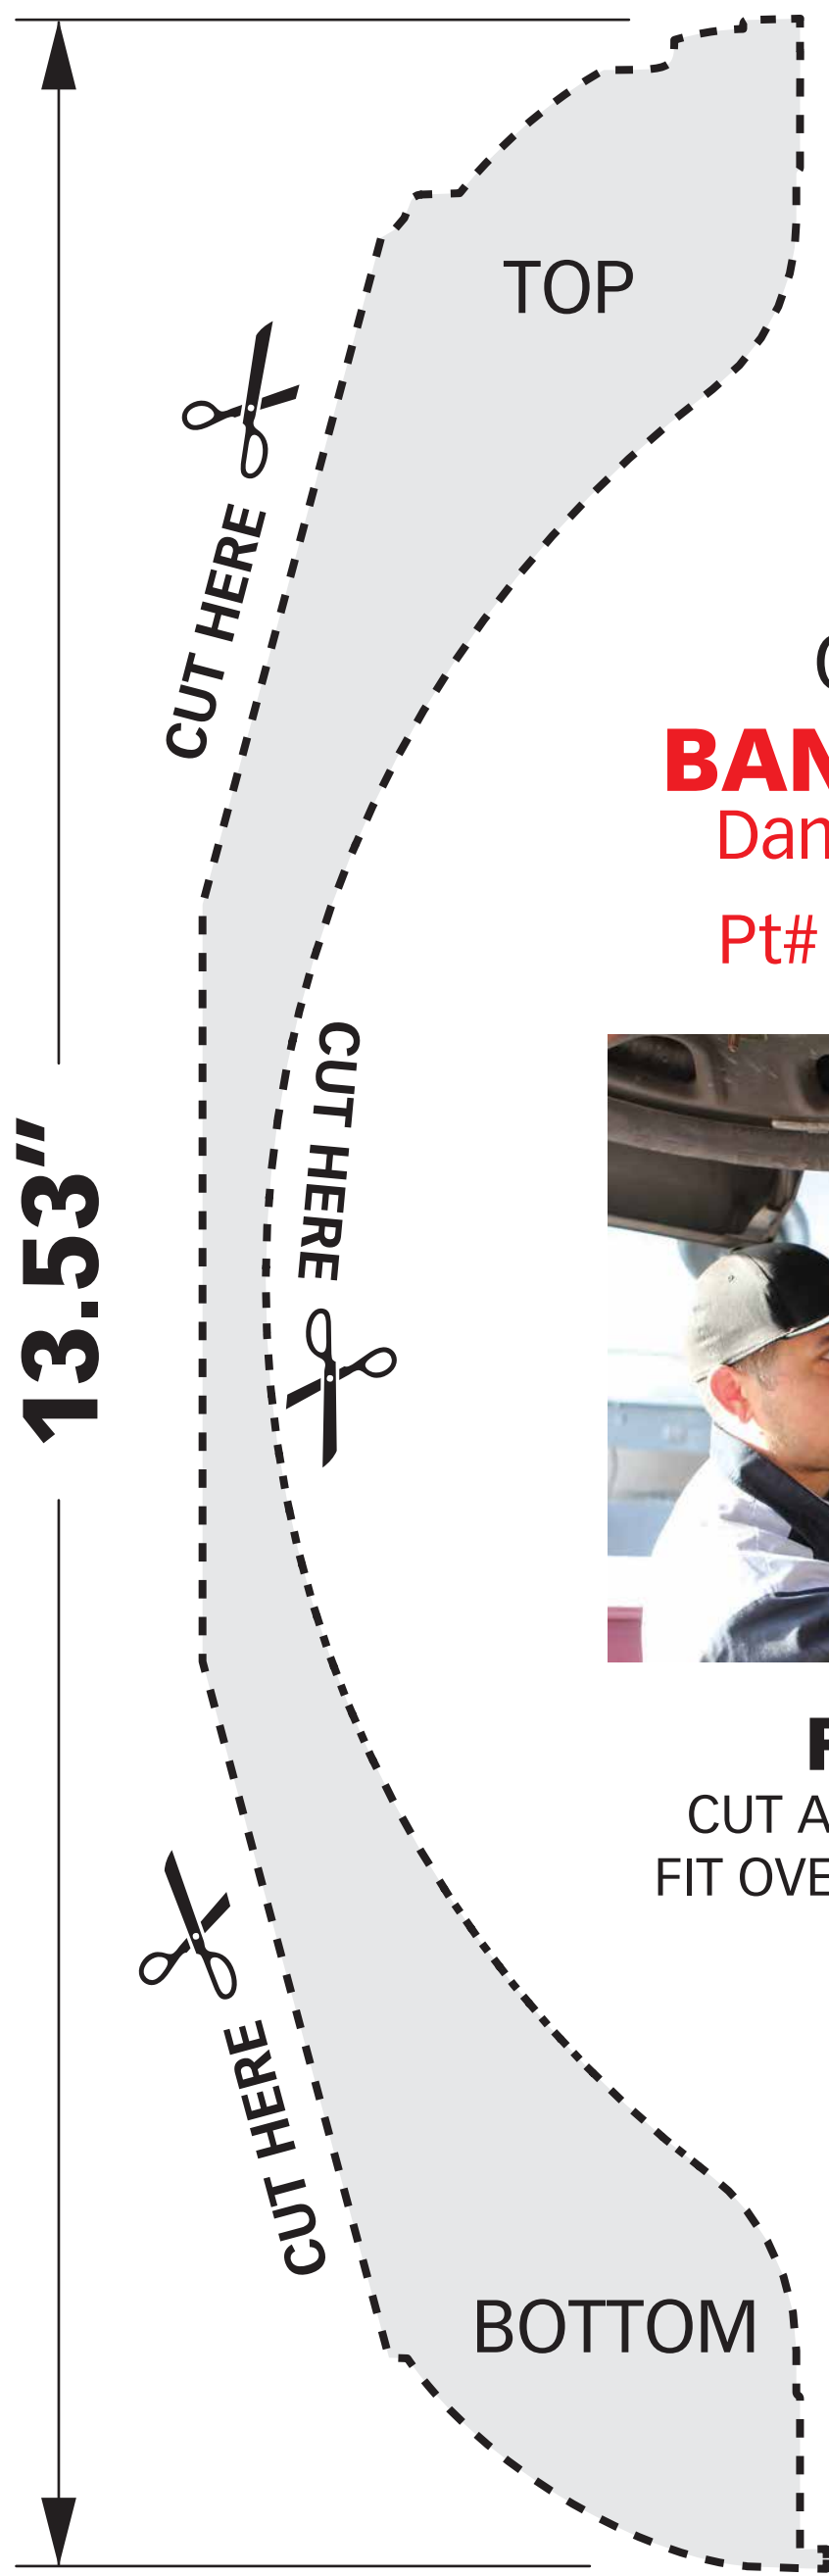

0"
1"
2"
3"
4"
5"
6"
7"
8"
9"
10"
11"
12"
13"
14"
15"