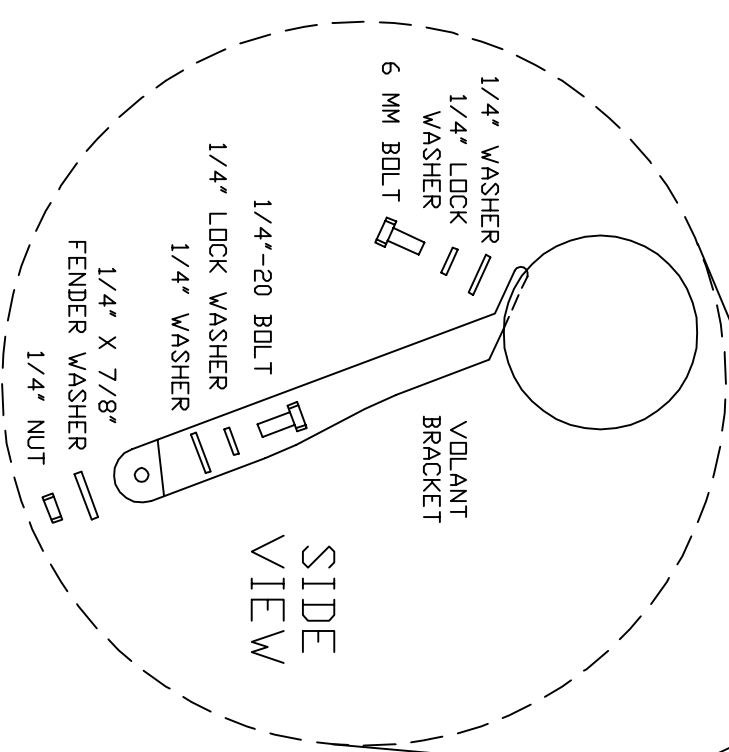

VOLANT AIR INTAKE SYSTEMS  
 JEEP 99-03 4.0/4.7L GRAND CHEROKEE  
 PART NO.: 27847  
 INSTALLATION INSTRUCTIONS  
 OFF ROAD USE ONLY  
 WWW.VOLANTPERFORMANCE.COM  
 TECH SUPPORT: (909) 476-7225

THROTTLE  
BODY

#048  
CLAMP

3 1/2" TO 3 1/4"  
REDUCER

#056  
CLAMP

1/2" X 4  
BREATHER  
HOSE

1/2"  
STRAIGHT  
COUPLER

1/2"  
RUBBER  
GRDMMET

VOLANT  
AIR DUCT

JEEP 99-03 4.0/4.7L GRAND CHEROKEE	
1	VOLANT AIR DUCT
1	VOLANT ELBOW
1	RAM FILTER W/CLAMP
1	3 1/2" HUMP HOSE
1	3 1/2" TO 3 1/4" RUBBER REDUCER
1	#048 CLAMP
3	#56 CLAMP
1	1/4"-20 BOLT
1	6MM BOLT
2	1/4" WASHERS
2	1/4" LOCK WASHERS
1	7/8" FENDER WASHER
1	1/2" X 4 BREATHER HOSE
1	1/4" NUT
1	1/2" STRAIGHT COUPLER
1	VOLANT BRACKET

#056 CLAMP 3 1/2" HUMP HOSE #056 CLAMP

VOLANT ELBOW

FILTER CLAMP

VOLANT FILTER SHIELD

RAM FILTER W/CLAMP

SIDE VIEW

TOP VIEW

1/4" WASHER  
1/4" LOCK WASHER  
6 MM BOLT  
1/4"-20 BOLT  
1/4" LOCK WASHER  
1/4" WASHER  
1/4" X 7/8" FENDER WASHER  
1/4" NUT  
VOLANT BRACKET