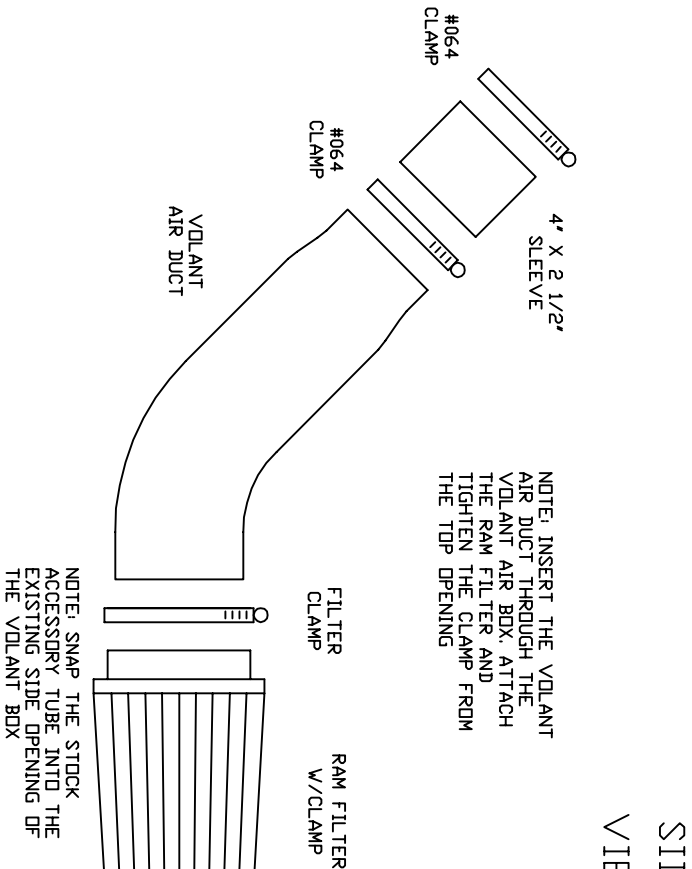

VOLANT AIR INTAKE SYSTEMS
 PART NO.: 19873
 INSTALLATION INSTRUCTIONS
 WWW.VOLANTPERFORMANCE.COM
 TECH SUPPORT: (909) 476-7225

19873 PARTS LIST					
1	VOLANT AIR BOX	4	1/4"-20 TRUSS SCREWS	1	23 1/2" RUBBER TRIM
1	VOLANT AIR BOX LID	4	1/4" WASHERS	1	VOLANT BATTERY TRAY
1	VOLANT AIR DUCT	2	1/4" LOCK WASHERS		
1	RAM FILTER W/CLAMP	4	1/4" RUBBER WASHERS		
2	#064 CLAMPS	2	1/4" NUTS		
1	4" X 2" SLEEVE	1	1/2" RUBBER GROMMET		
2	1/4"-20 BOLTS	1	16 1/2" RUBBER TRIM		

SIDE VIEW

TOP VIEW