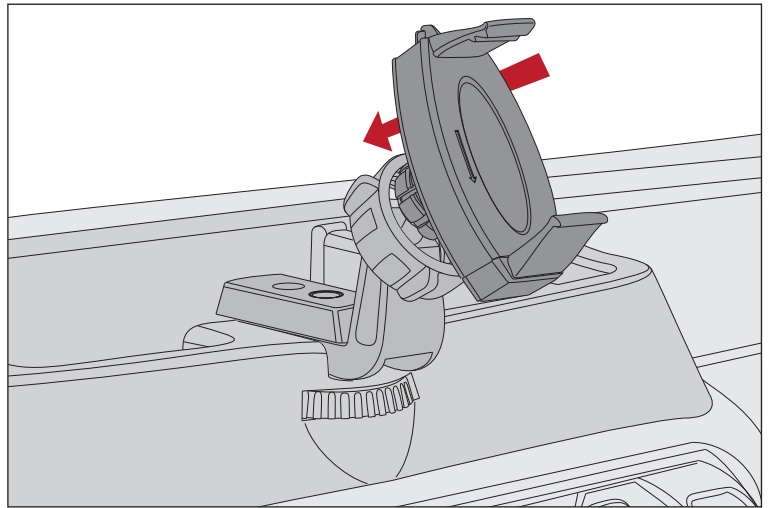

OMIX-ADA, Inc.

460 HORIZON DR. SUITE 100 | SUWANEE, GA 30024 | PHONE: 770-614-6101 | FAX: 770-614-6069 | info@omix-ada.com

Part 13351.13

Phone Mount for Dash Multi-Mount System

1. Place Outer Ring over end of Ball Mount.

2. Press Phone Mount adapter piece into Ball Mount.

3. Pull Outer Ring over Phone Mount adapter and twist to secure.