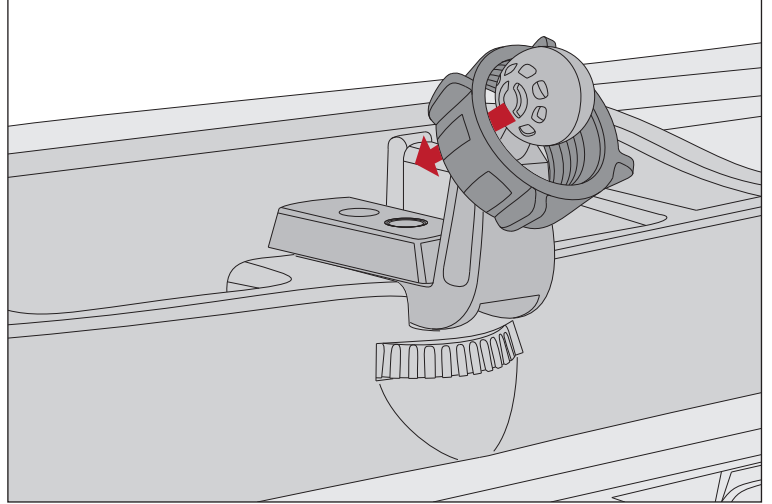

OMIX-ADA, Inc.

460 HORIZON DR. SUITE 100 | SUWANEE, GA 30024 | PHONE: 770-614-6101 | FAX: 770-614-6069 | info@omix-ada.com

Part 13351.13

Phone Mount for Dash Multi-Mount System

1. Place Outer Ring over end of Ball Mount.

2. Press Phone Mount adapter piece into Ball Mount.

3. Pull Outer Ring over Phone Mount adapter and twist to secure.