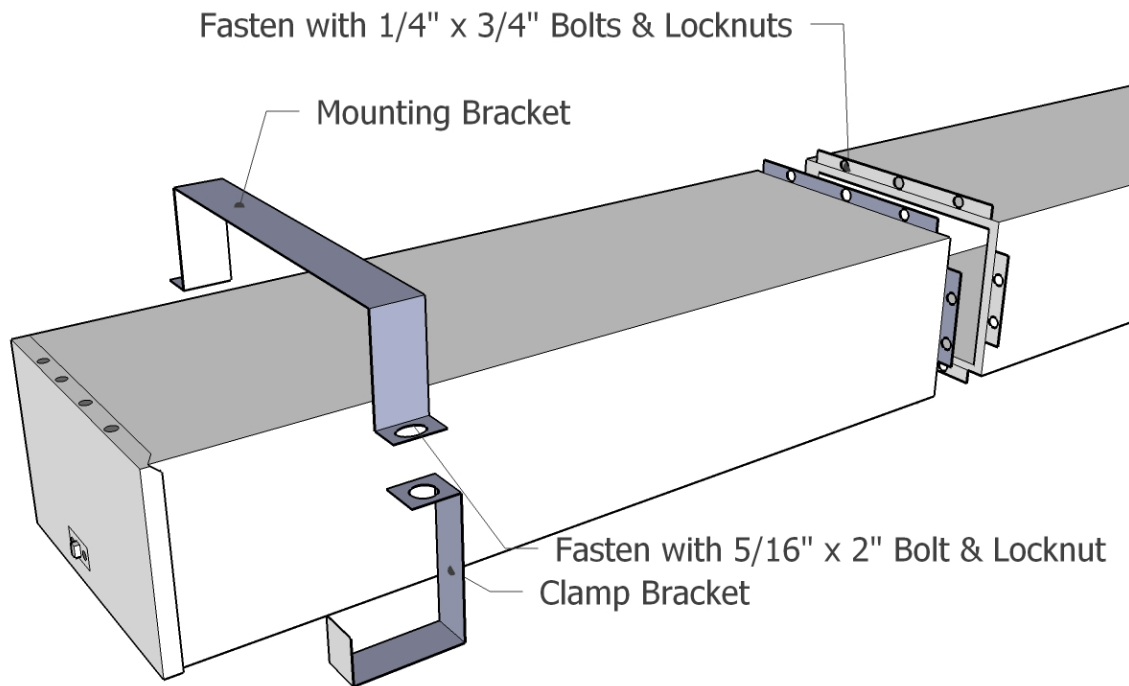

Installation Support

Monday - Friday
7am - 4pm PST
800-345-8476

INSTRUCTION GUIDE

Model # 80-CC121

Conduit Carrier

Carrier Parts List

- 1—Front
- 1—Rear
- 2—Mounting Brackets
- 4—Short Clamp Brackets
- 4—Tall Clamp Brackets
- 4—5/16" x 2" Hex Bolts
- 4—5/16" Locknuts
- 10—1/4" x 3/4" Hex Bolts
- 10—1/4" Locknuts
- 2 ft.—2" Wide mounting tape

6" Extension Parts List

- 1—Extension
- 10—1/4" x 3/4" Hex Bolts
- 10—1/4" Locknuts
- 6'—3/4" Wide Mounting Tape

16" Extension Parts List

- 1—Extension
- 10—1/4" x 3/4" Hex Bolts
- 10—1/4" Locknuts
- 6'—3/4" Wide Mounting Tape
- 1'—2" Wide Mounting Tape